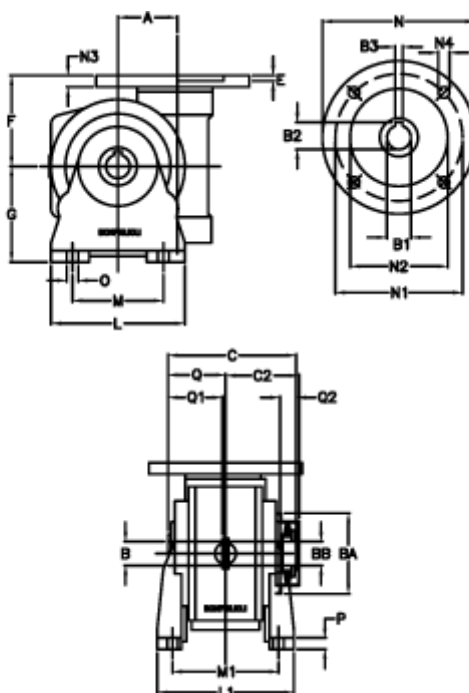

Article number: 390204901433336
 Description: Worm Gear with Torque Limiter
 VF 49-L2-V-14 P80B14

Measures

a	= 49.50	C2	= 63,5	M1	= 98.5	Q	= 51.0
B	= 25	Description	= VF 49V-xx-80B14	N	= 120	Q1	= 41
B1 E7	= 19	E	= 3.0	N1	= 100	Q2	= 15
B2	= 21.8	F	= 70	N2	= 80		
B3 H9	= 6	g	= 82	N3	= 10.0		
BA	= 63	L	= 110	N4	= 7		
BB H7	= 14	L1	= 124.0	O	= 8.5		
C	= 105	m	= 63	P	= 12		